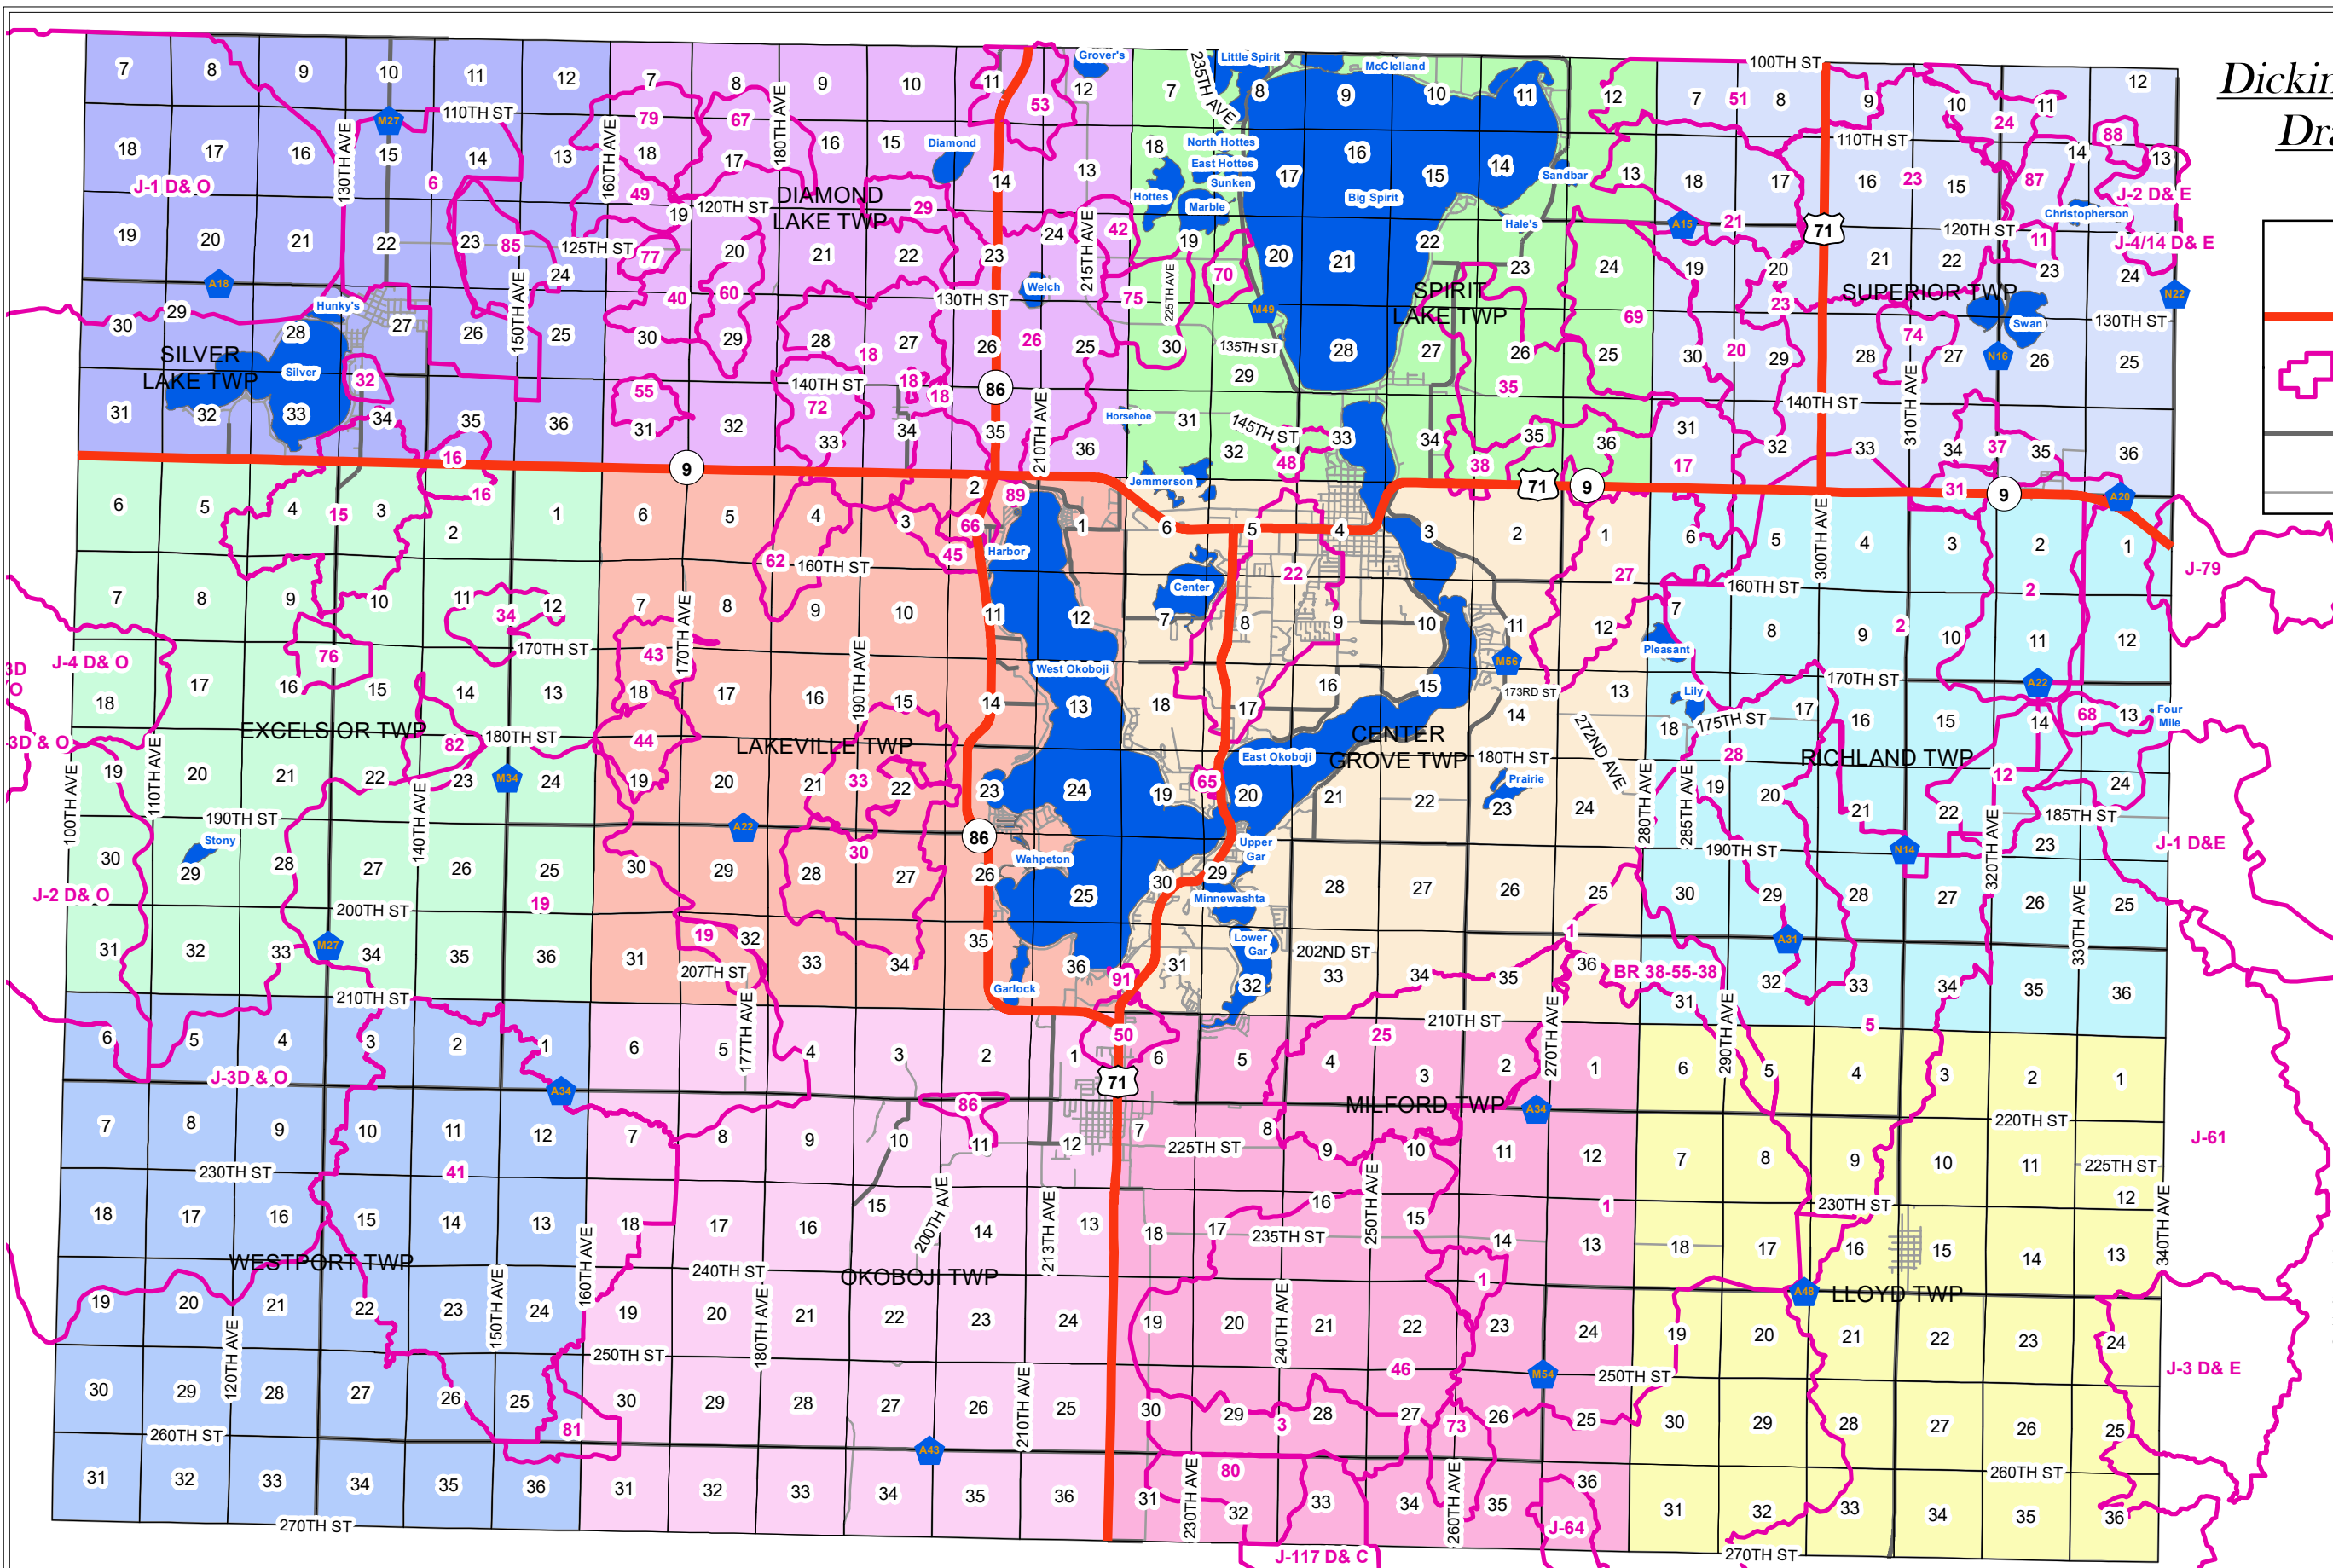

Dickinson County Iowa Drainage Districts

Legend

-  State Highway
-  Drainage Districts
-  Paved County Road
-  Gravel Road

Dickinson County GIS does not guarantee this map to be free from errors or inaccuracies and disclaims any responsibility or liability for the interpretations of this map or decisions based thereon.