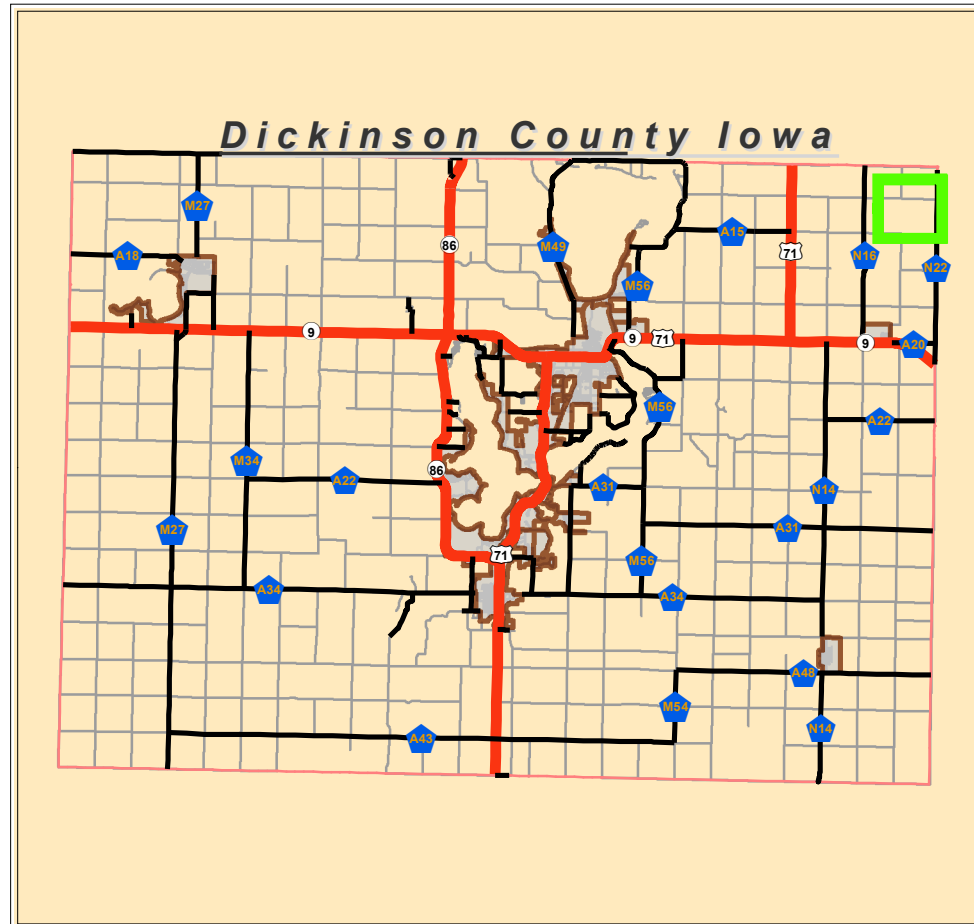

Union State Line Cemetery
County Rd N22/340th Ave.
5 Miles North of Hwy 9
Superior, Iowa

Legend

-  Gravel Road
-  City Street
-  Paved County Road
-  State Highway
-  Cemeteries
-  City Limits

Dickinson County GIS does not guarantee this map to be free from errors or inaccuracies and disclaims any responsibility or liability for the interpretations of this map or decisions based thereon.

Map produced by Dickinson County GIS; Amy Schmeling, GIS Coordinator 712.336.6341