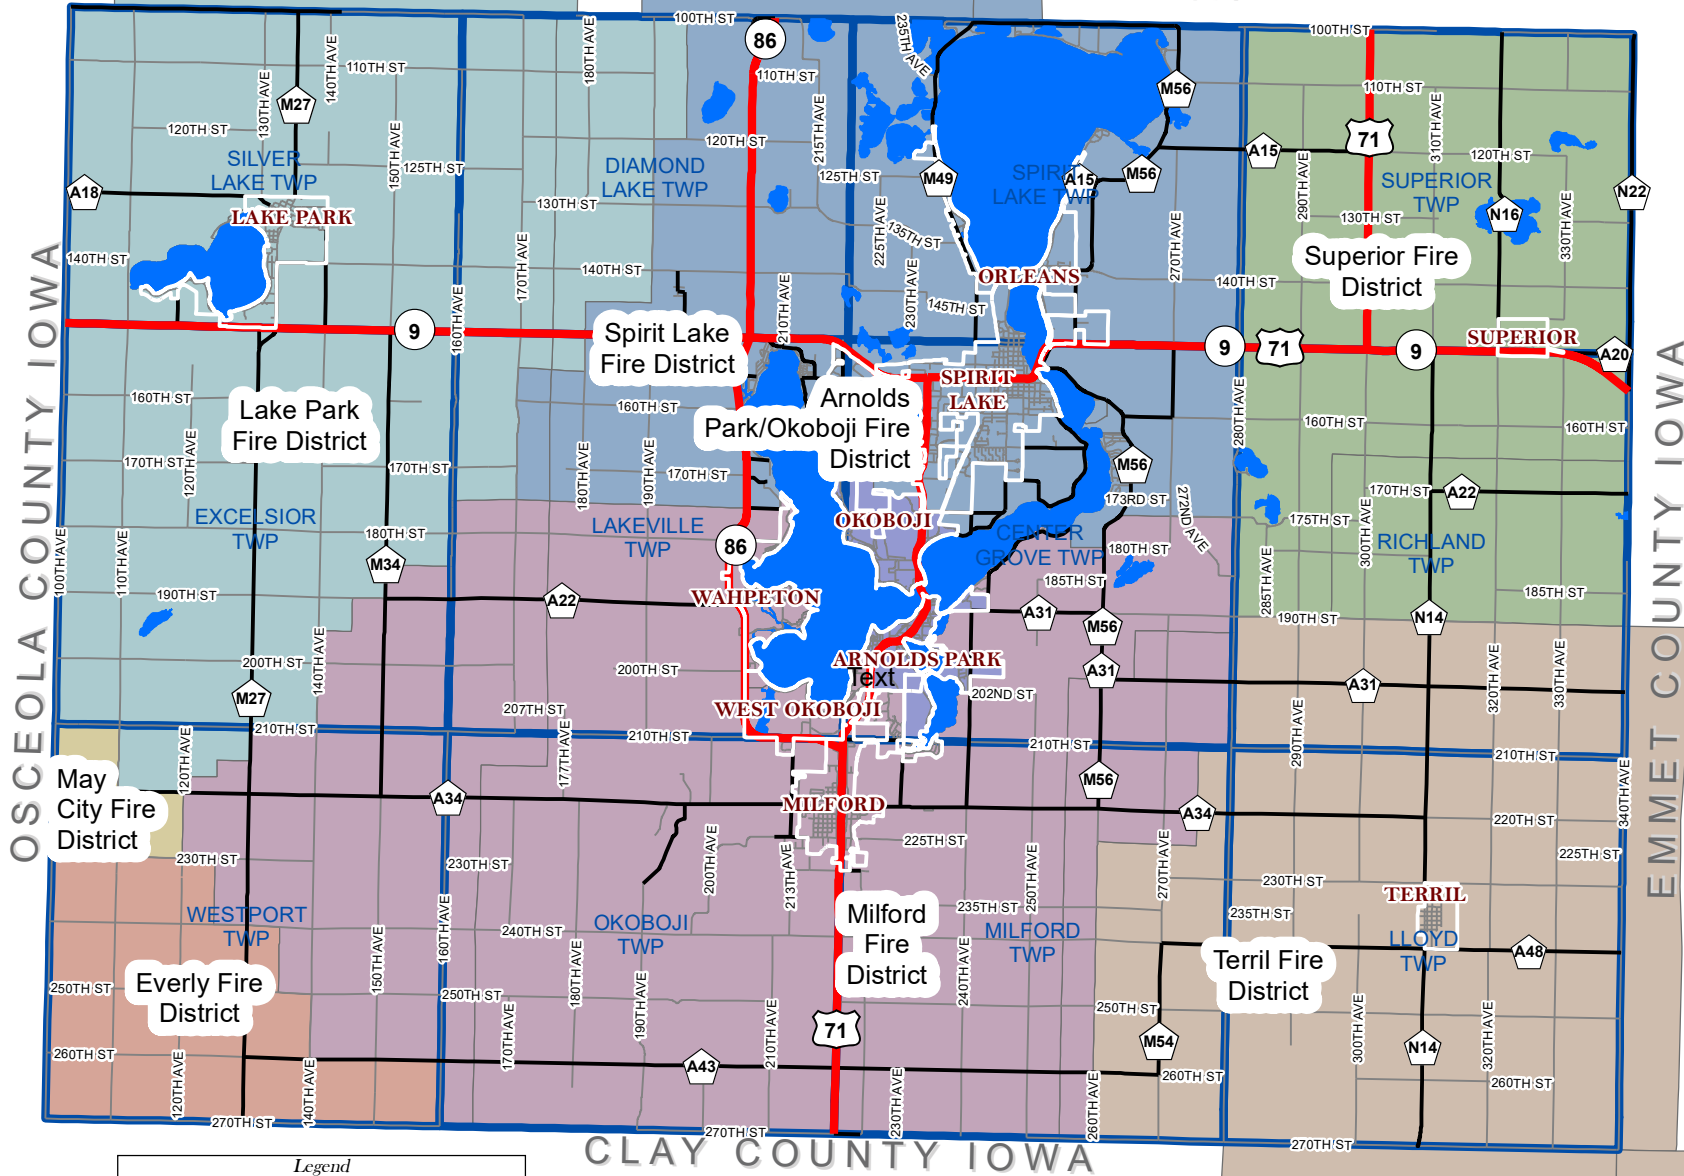

JACKSON COUNTY MINNESOTA

Legend

	State Highways		FD
	Paved County Roads		Arnolds Park/Okoboji
	Everly		Lake Park
	May City		Milford
	Spirit Lake		Superior
	Terril		

Dickinson County, Iowa Fire District Boundaries

1 in = 2.92 miles

Dickinson County GIS does not guarantee this map to be free from errors or inaccuracies and disclaims any responsibility or liability for the interpretations of this map or decisions based thereon.