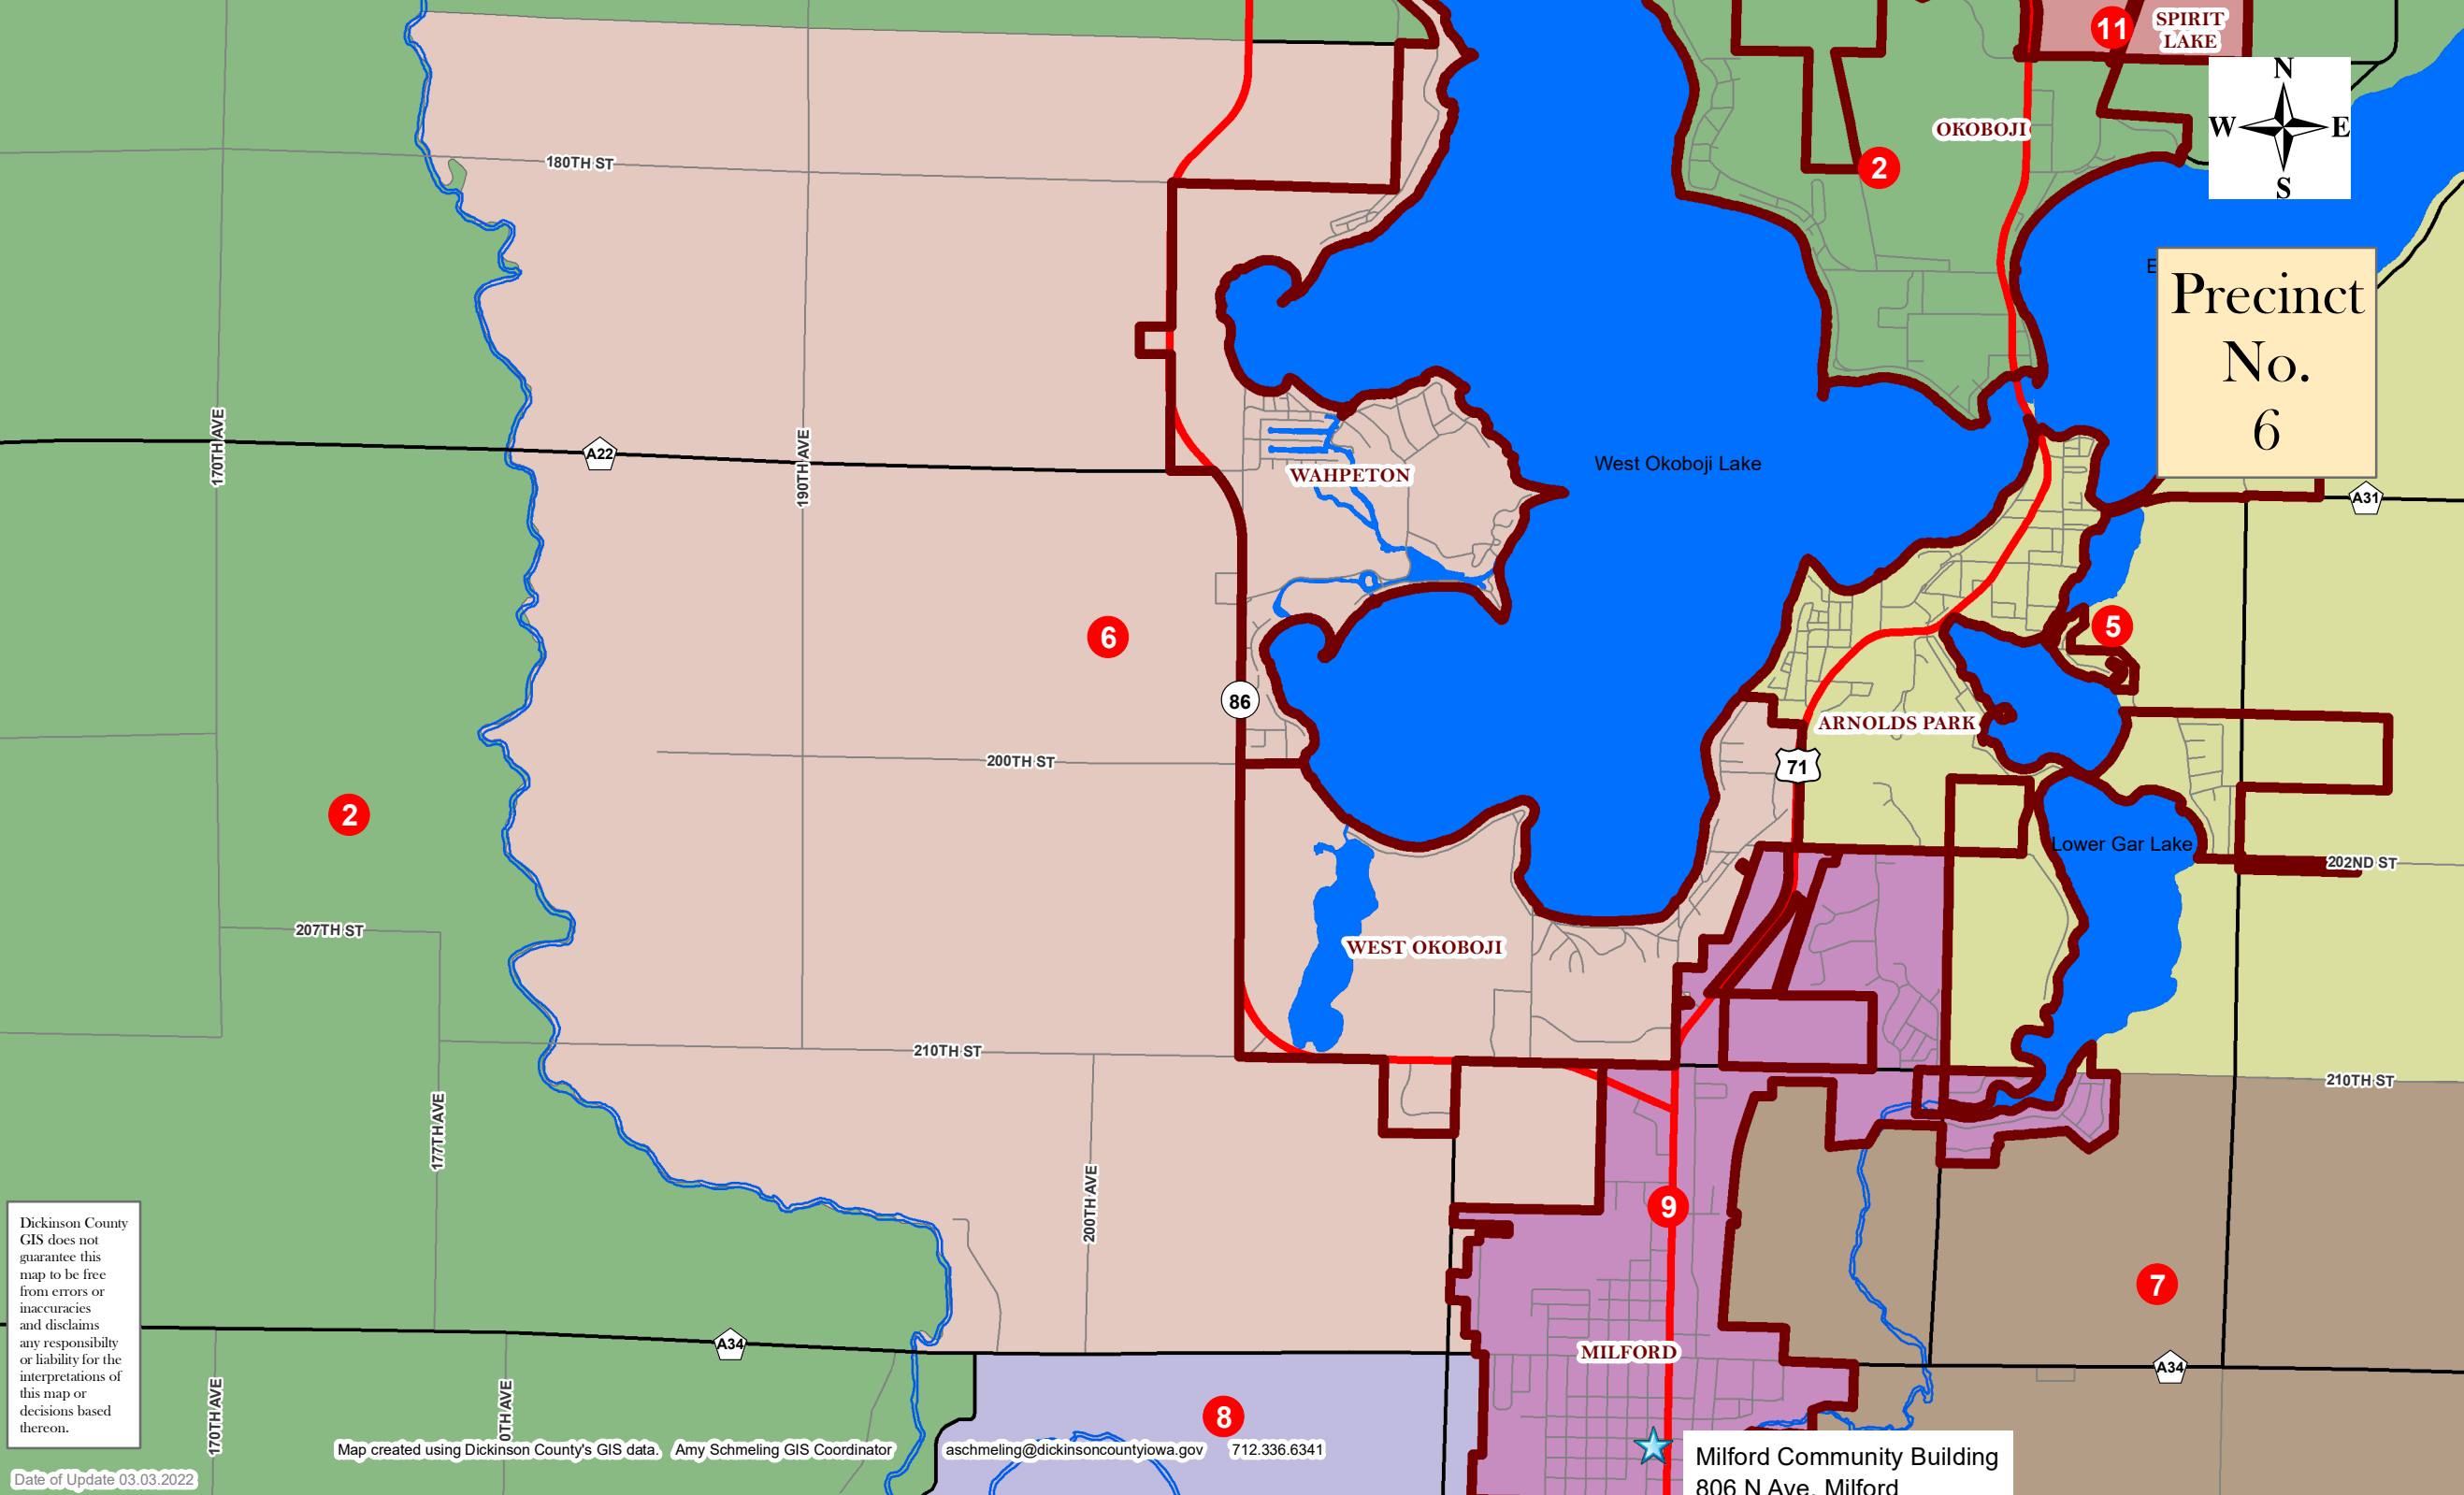

Precinct No. 6

Dickinson County GIS does not guarantee this map to be free from errors or inaccuracies and disclaims any responsibility or liability for the interpretations of this map or decisions based thereon.

Date of Update 03.03.2022

Map created using Dickinson County's GIS data. Any Schmeling GIS Coordinator

aschmeling@dickinsoncountyiowa.gov 712.336.6341

 Milford Community Building
806 N Ave, Milford