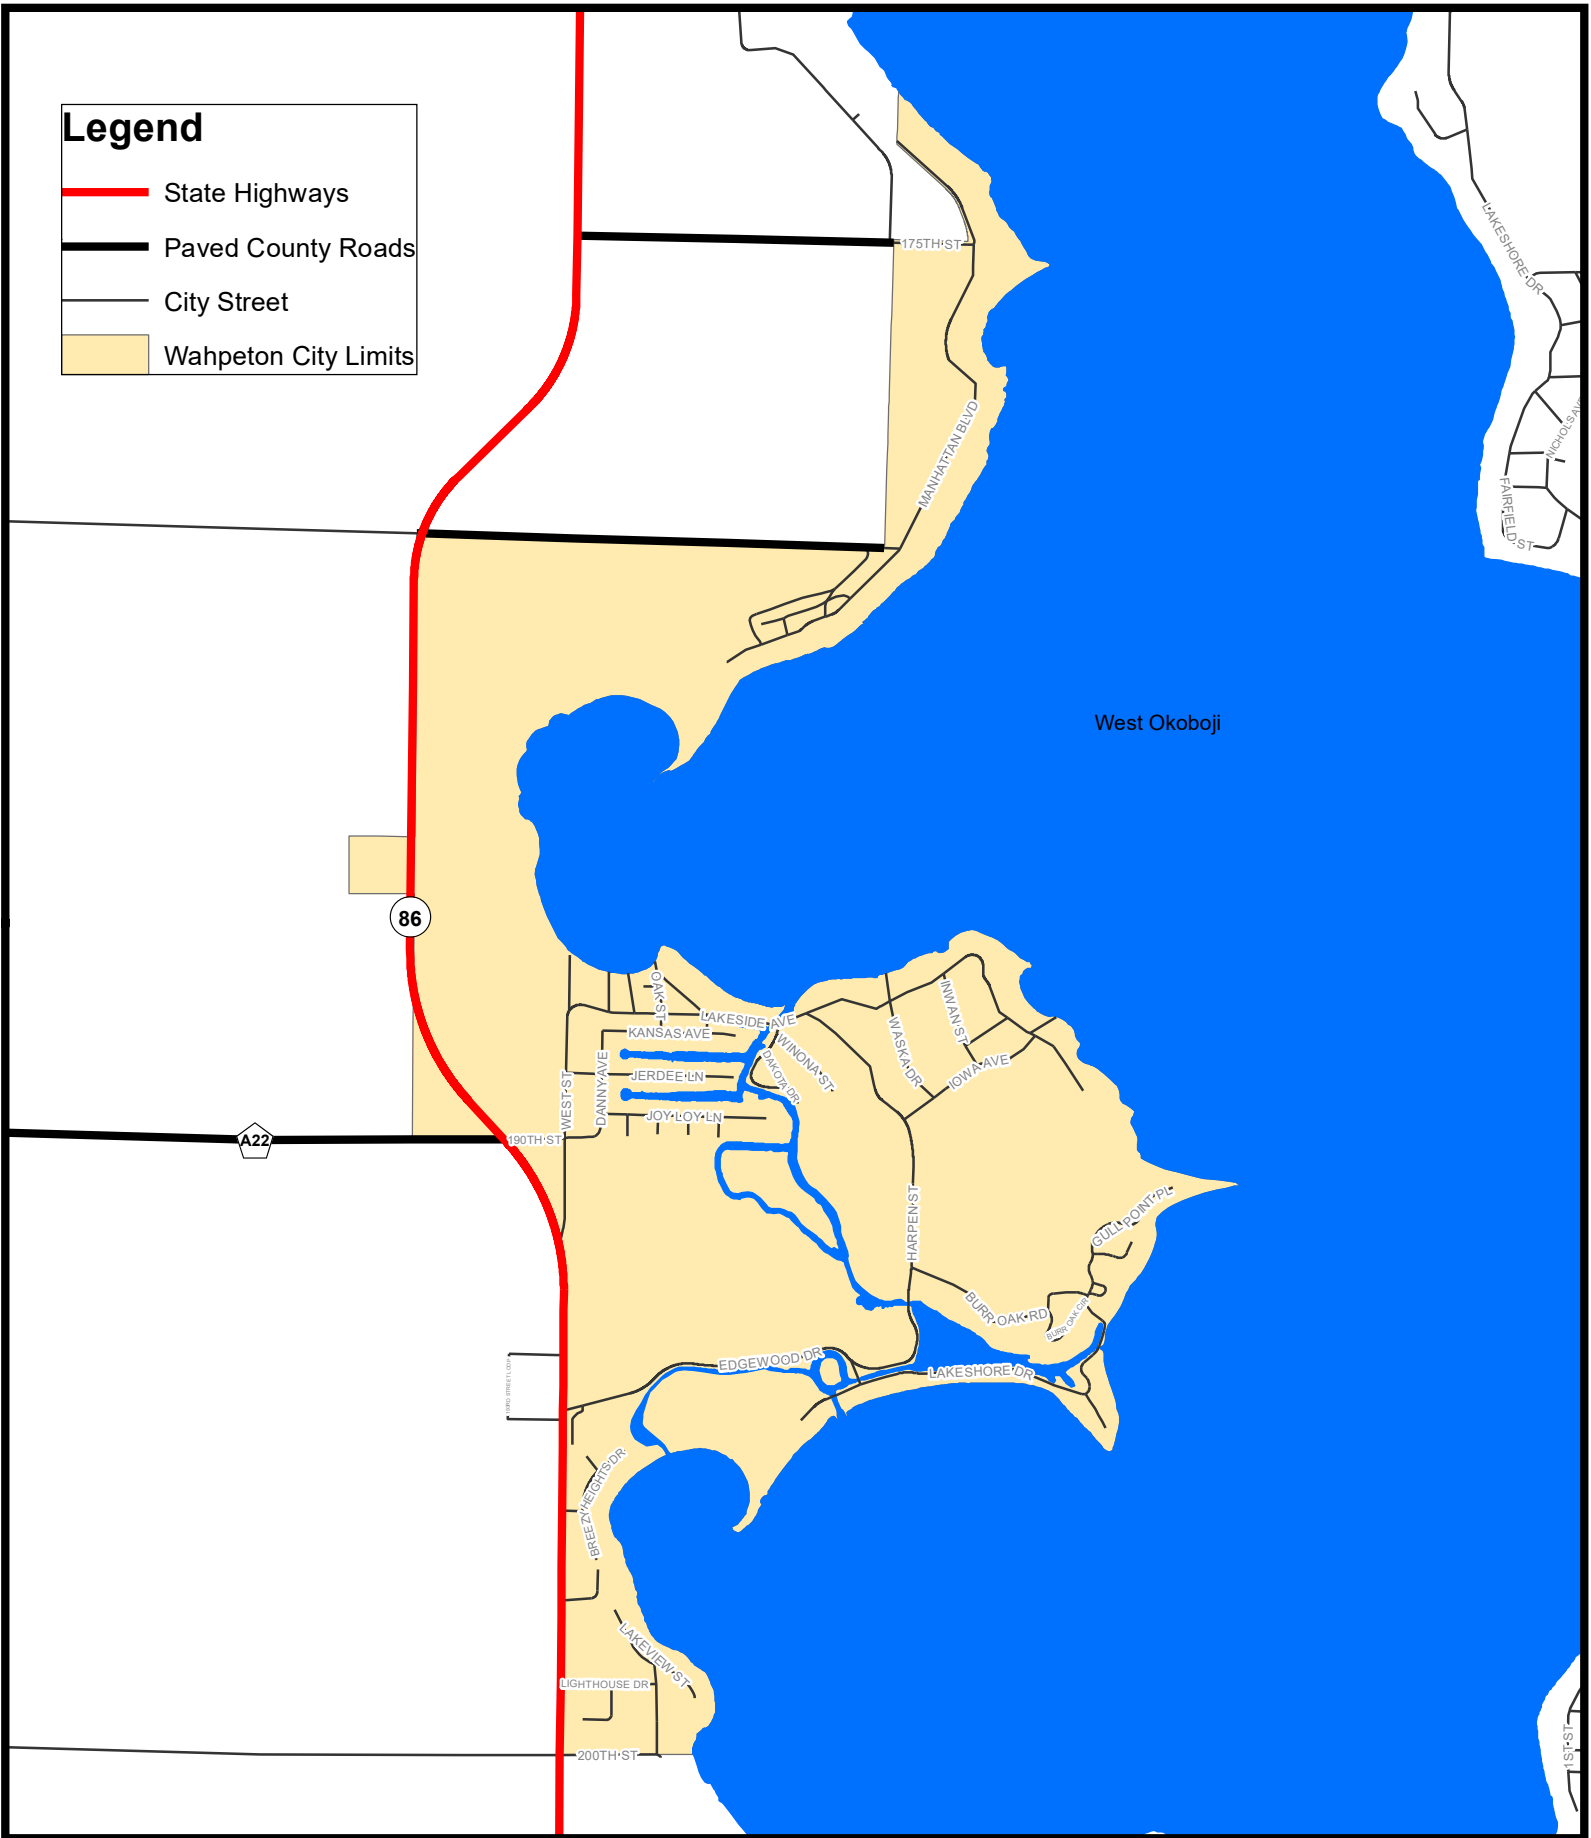

Legend

- State Highways
- Paved County Roads
- City Street
- Wahpeton City Limits

1 in = 0.31 miles

City of Wahpeton