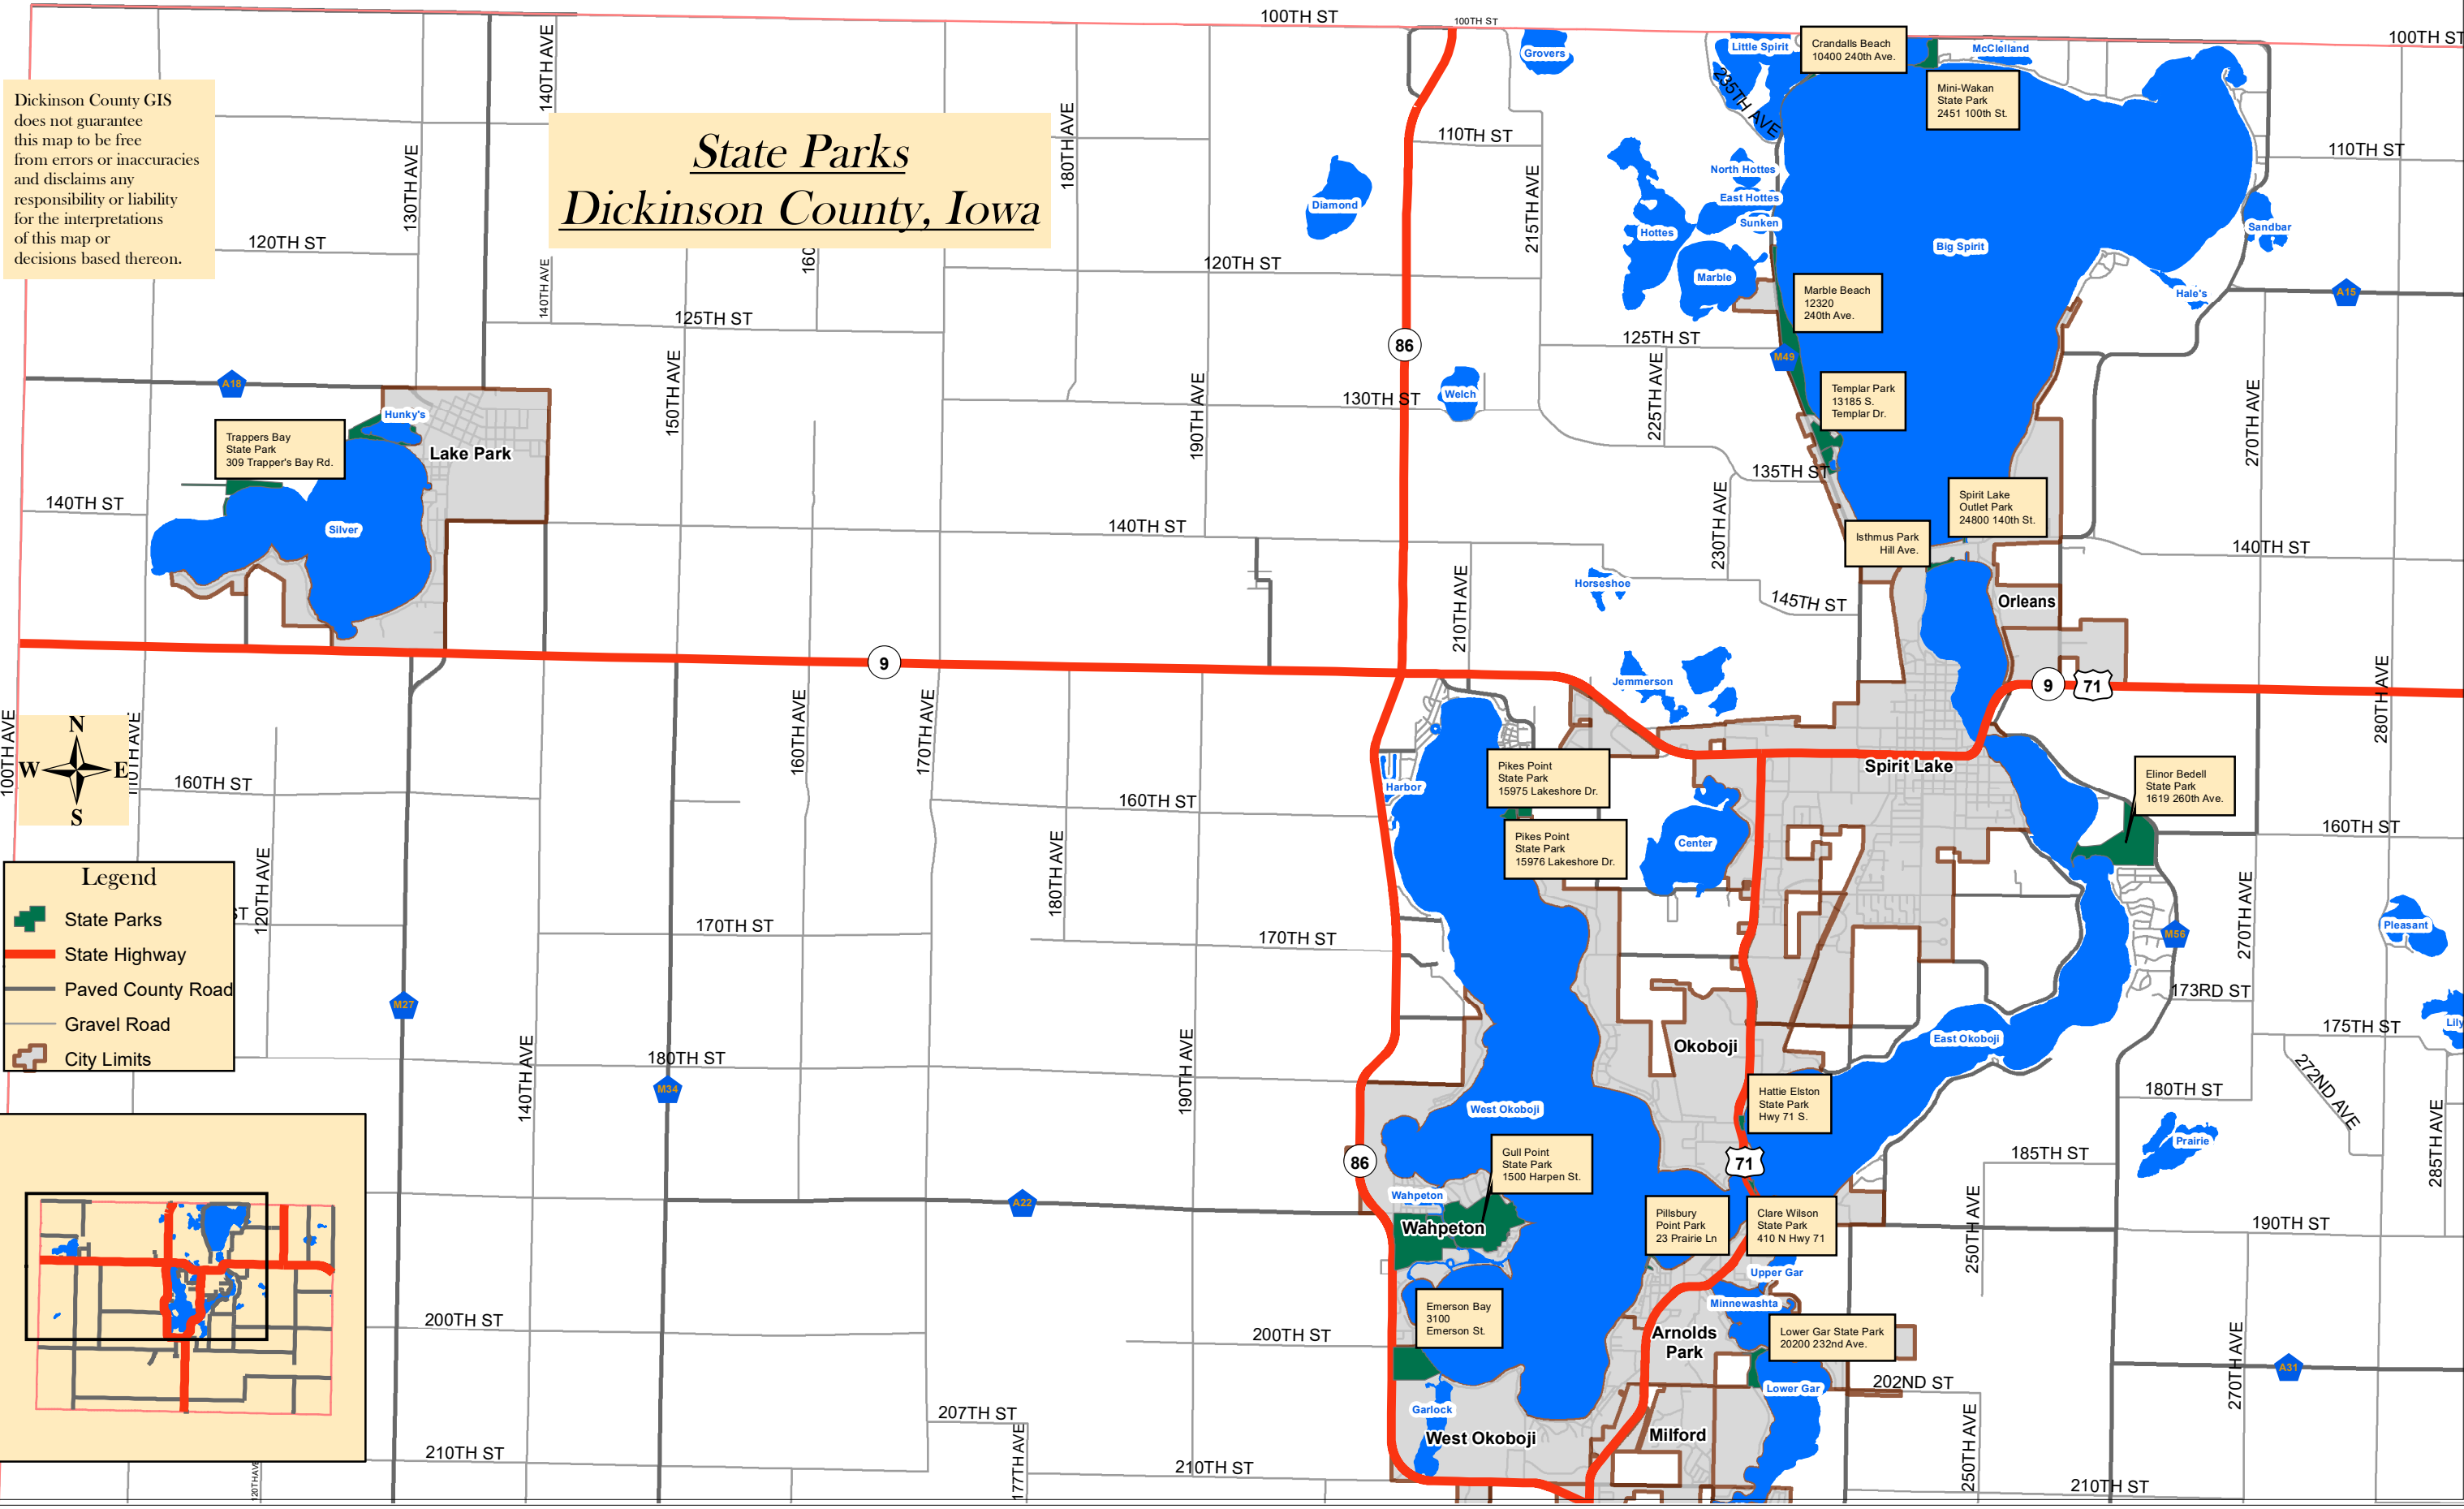

Dickinson County GIS does not guarantee this map to be free from errors or inaccuracies and disclaims any responsibility or liability for the interpretations of this map or decisions based thereon.

# State Parks Dickinson County, Iowa

**Legend**

- + State Parks
- State Highway
- Paved County Road
- Gravel Road
- City Limits