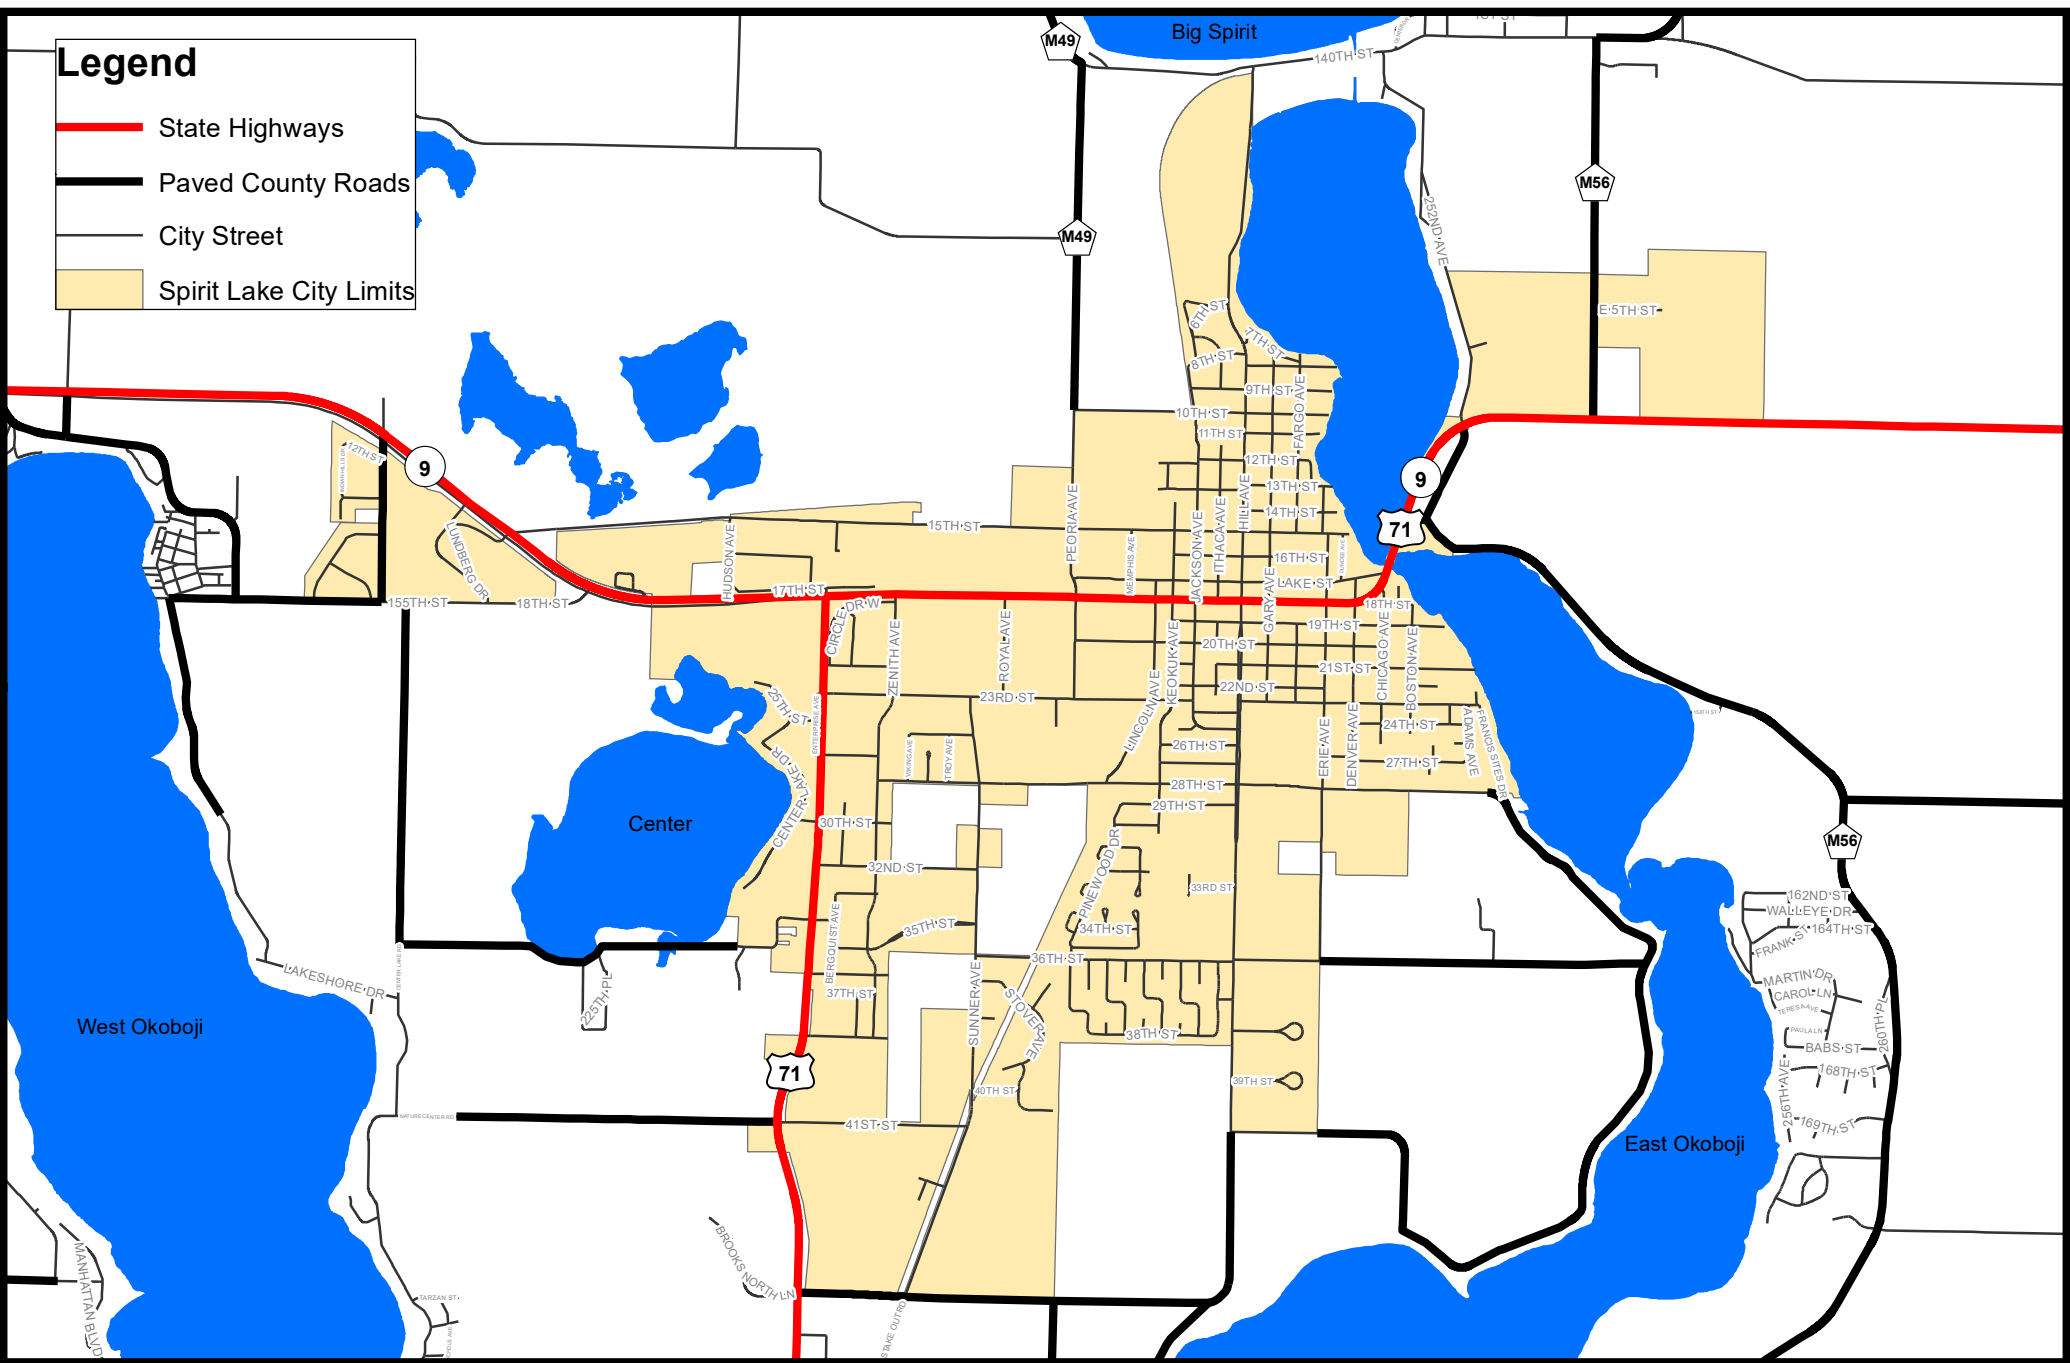

Legend

- State Highways
- Paved County Roads
- City Street
- Spirit Lake City Limits

1 in = 0.56 miles

City of Spirit Lake