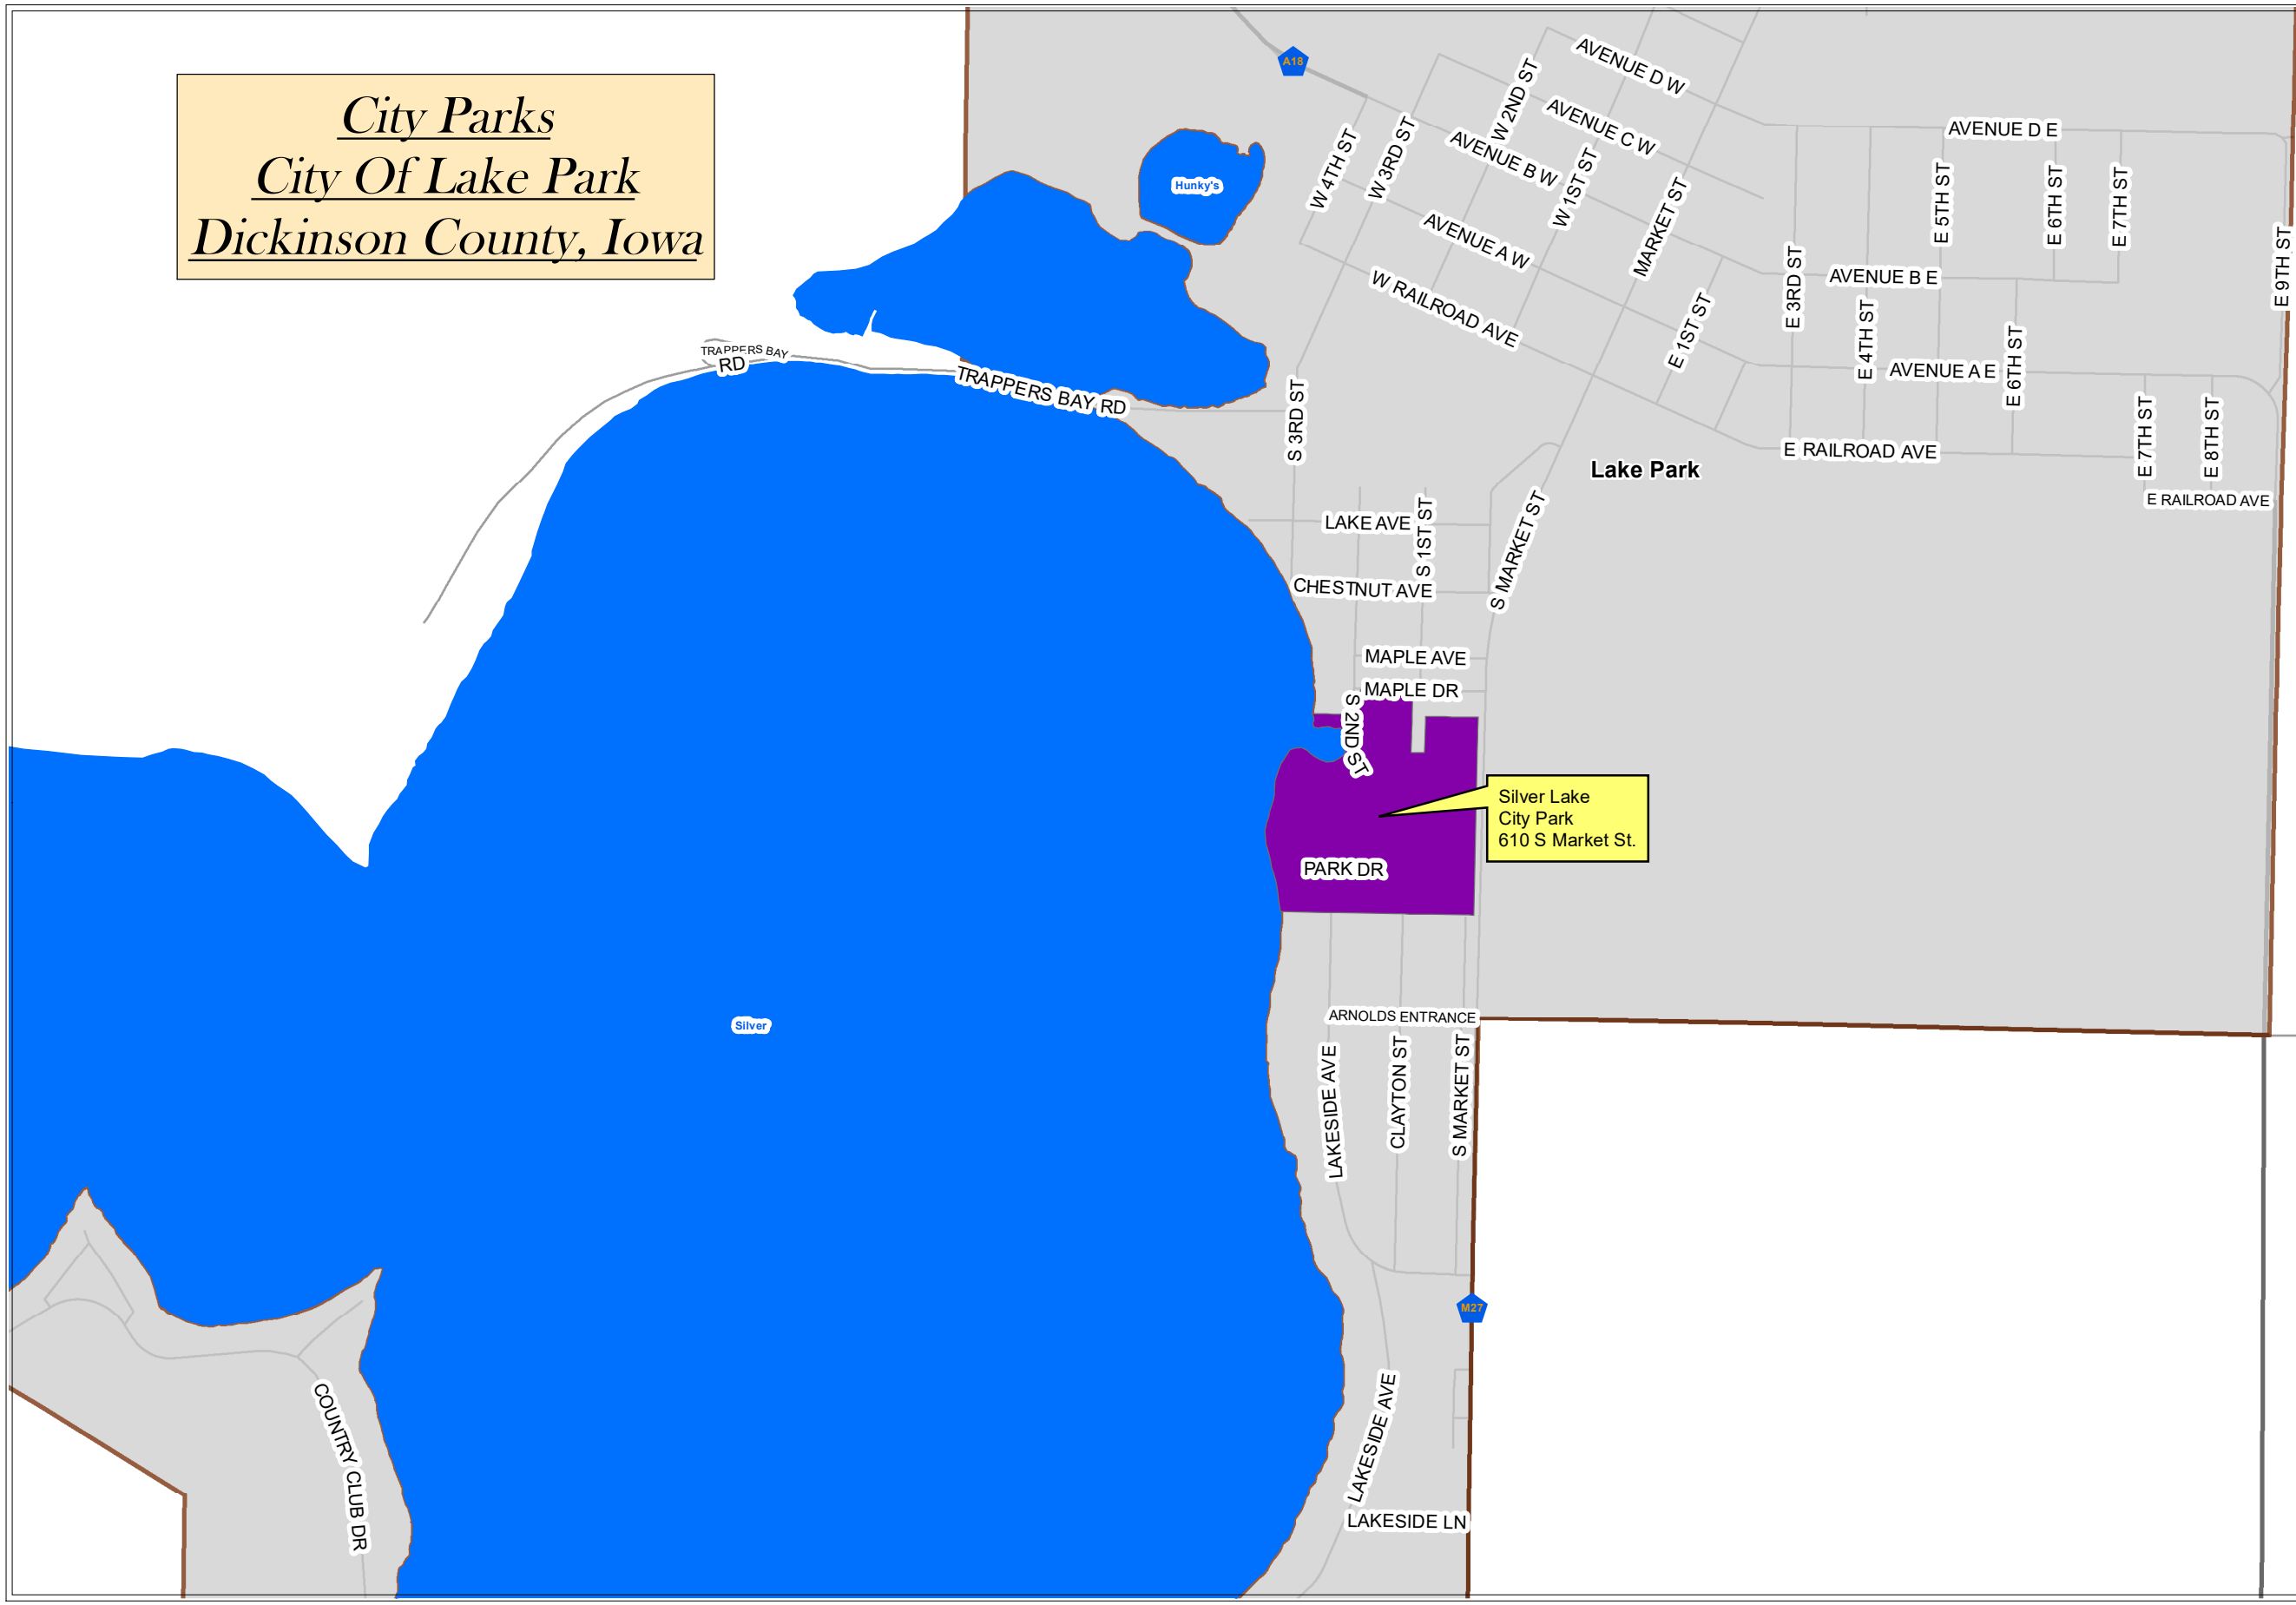

City Parks
City Of Lake Park
Dickinson County, Iowa

Dickinson County GIS does not guarantee this map to be free from errors or inaccuracies and disclaims any responsibility or liability for the interpretations of this map or decisions based thereon.

Legend

- City Park
- State Highway
- Paved County Road
- City Roads
- City Limits