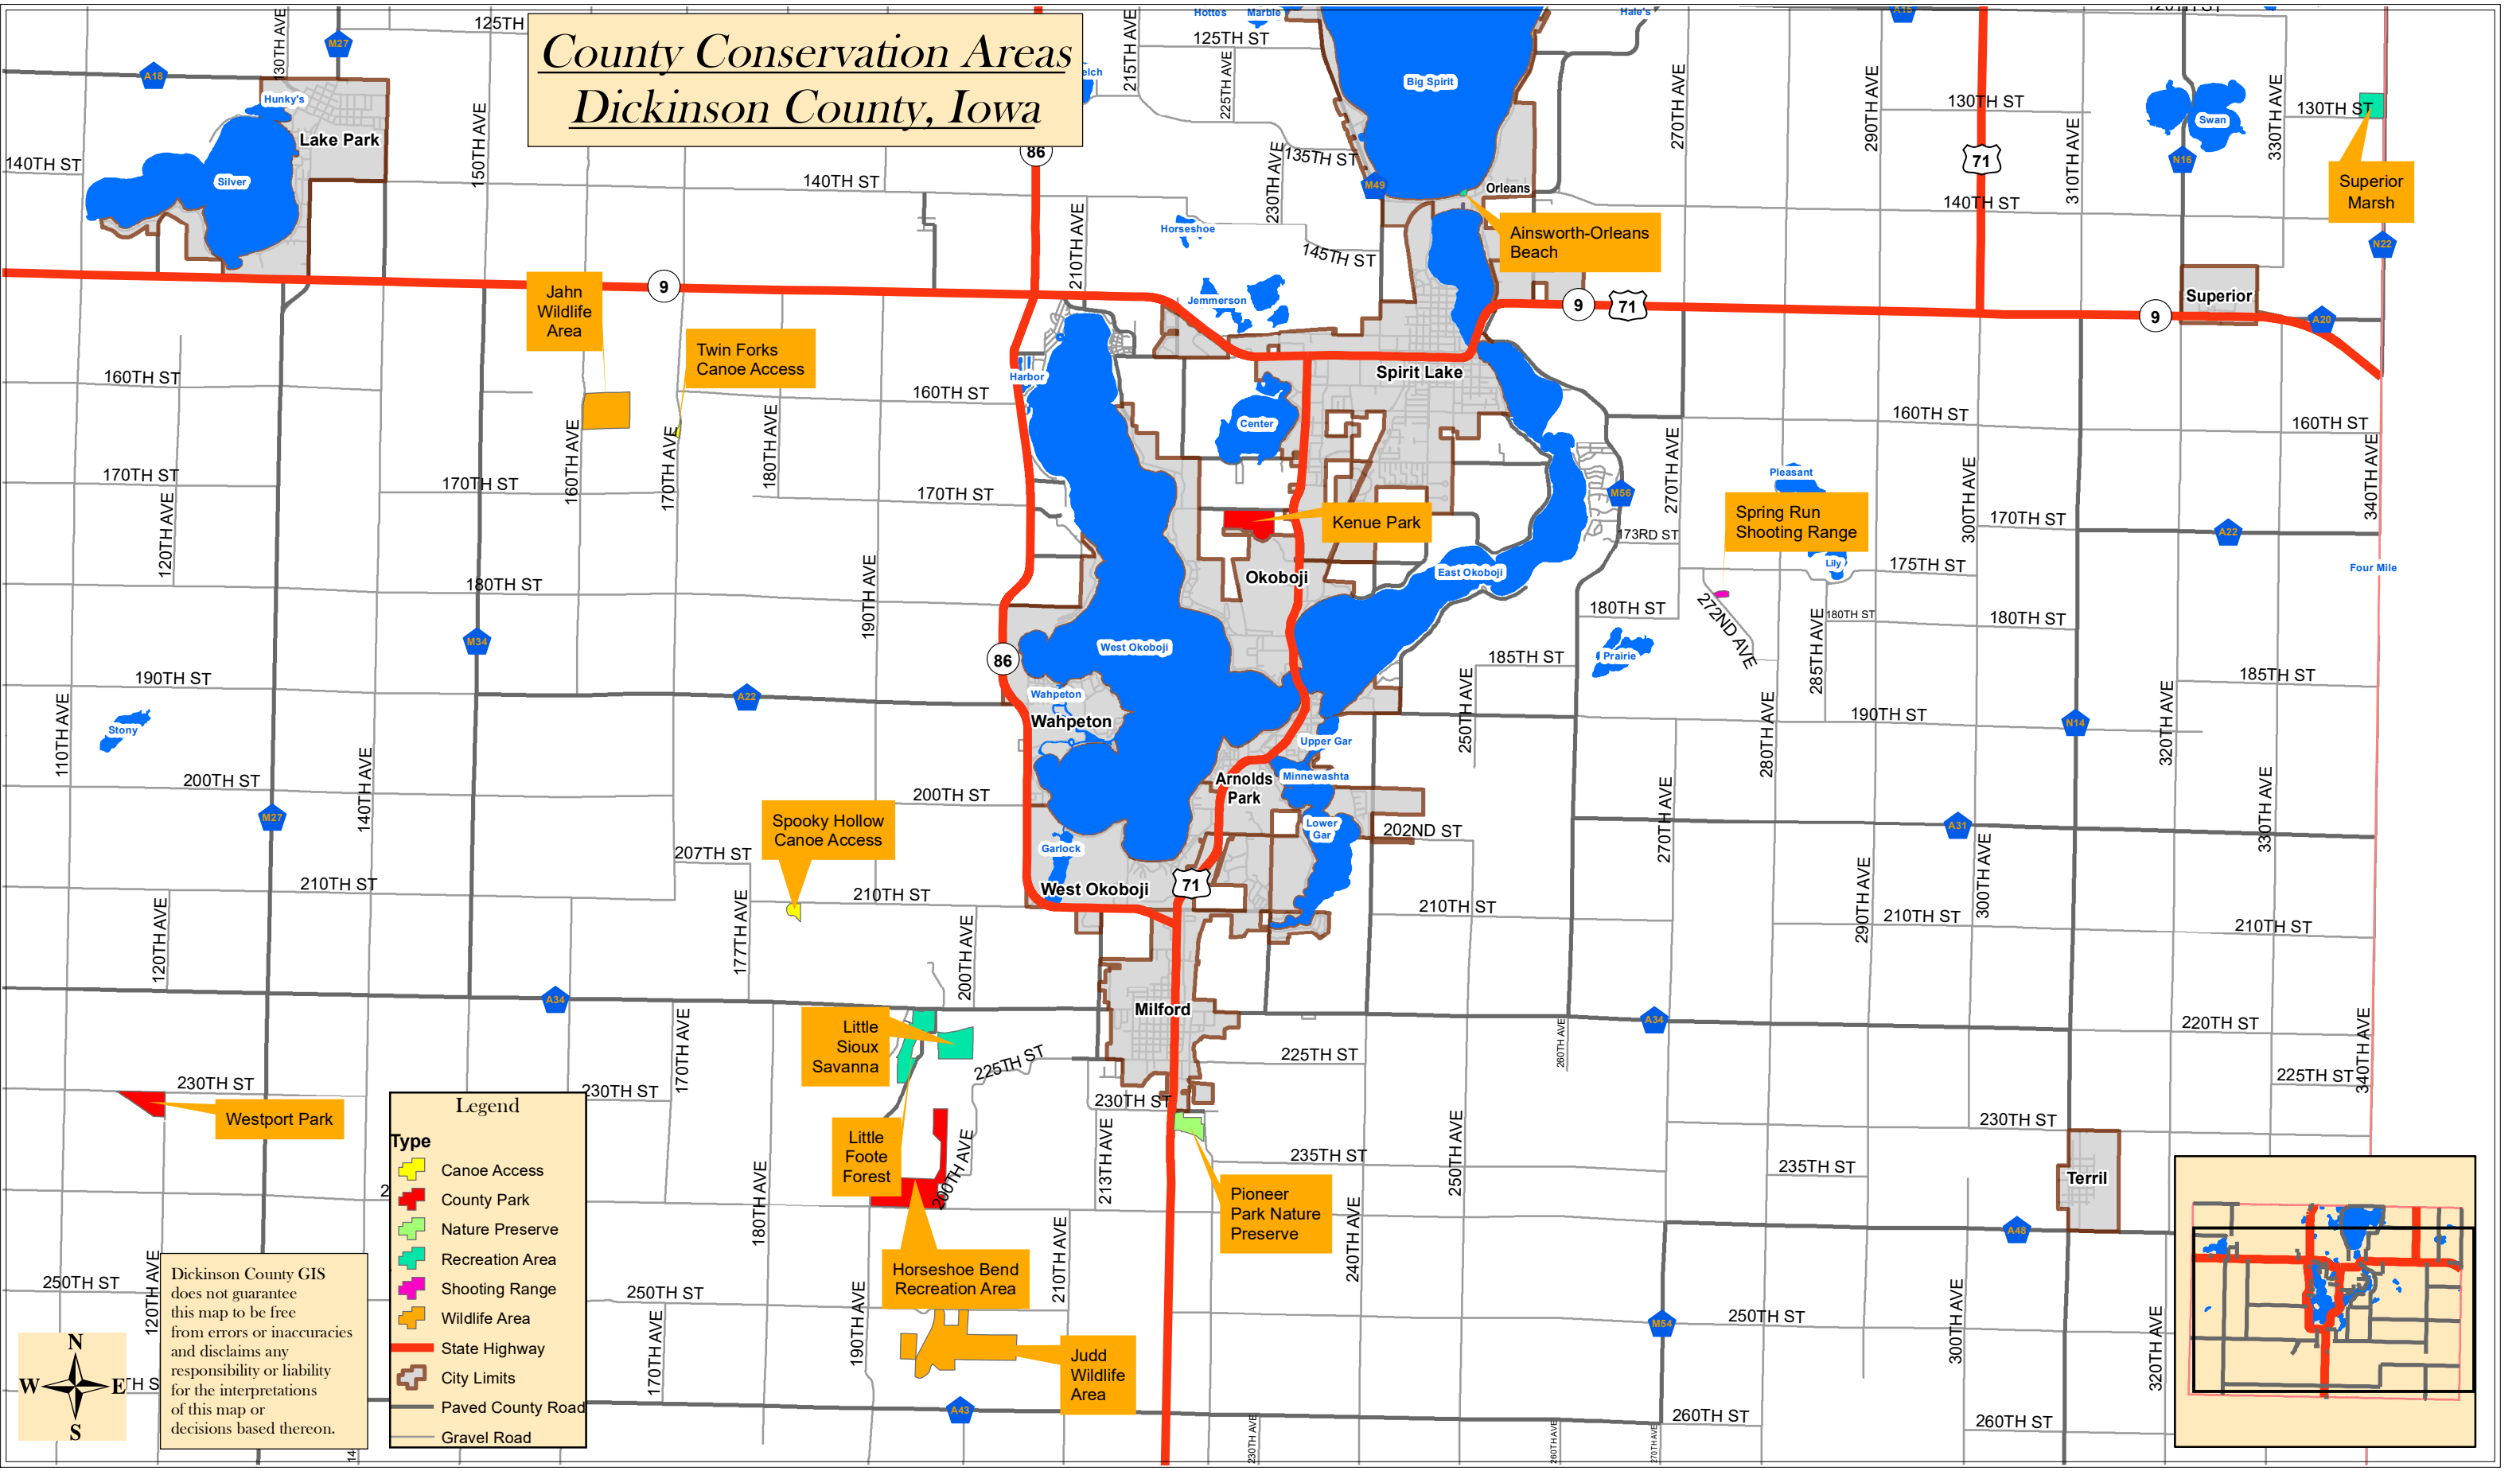

County Conservation Areas Dickinson County, Iowa

Legend

Type

- Canoe Access
- County Park
- Nature Preserve
- Recreation Area
- Shooting Range
- Wildlife Area
- State Highway
- City Limits
- Paved County Road
- Gravel Road

Dickinson County GIS does not guarantee this map to be free from errors or inaccuracies and disclaims any responsibility or liability for the interpretations of this map or decisions based thereon.