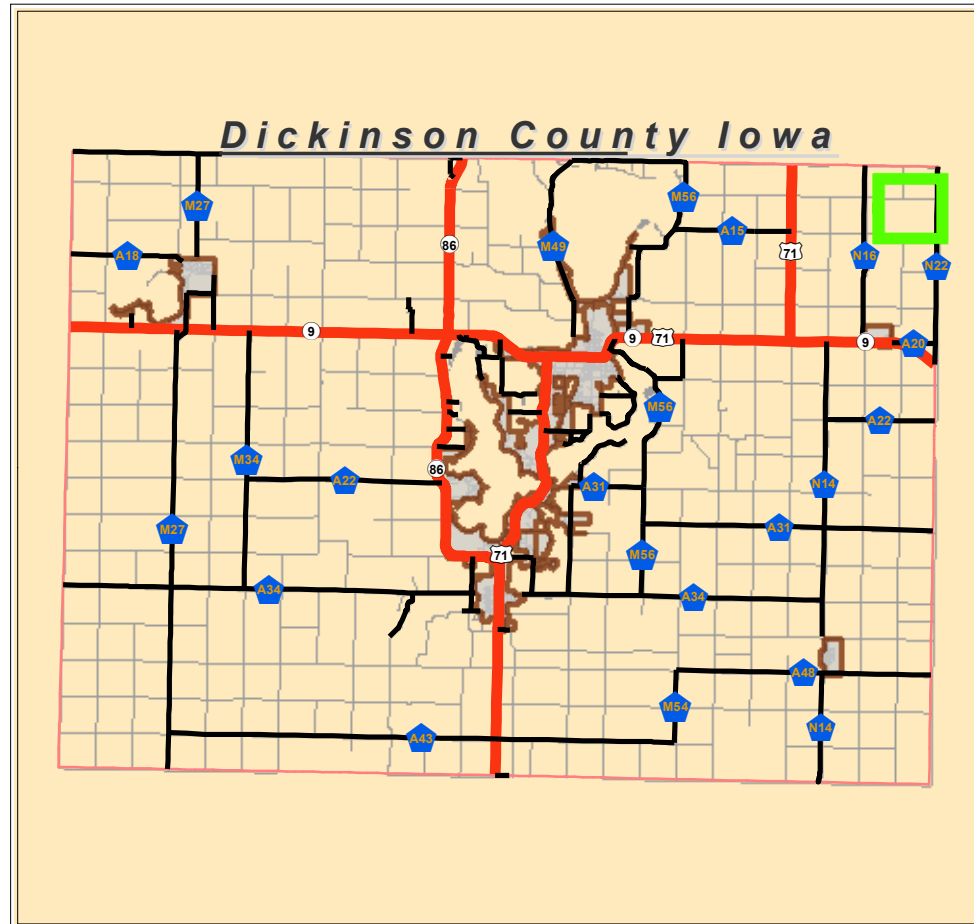

Union State Line Cemetery
County Rd N22/340th Ave.
5 Miles North of Hwy 9
Superior, Iowa

Legend

-  Gravel Road
-  City Street
-  Paved County Road
-  State Highway
-  Cemeteries
-  City Limits

Dickinson County GIS does not guarantee this map to be free from errors or inaccuracies and disclaims any responsibility or liability for the interpretations of this map or decisions based thereon.

Map produced by Dickinson County GIS; Amy Schmeling, GIS Coordinator 712.336.6341